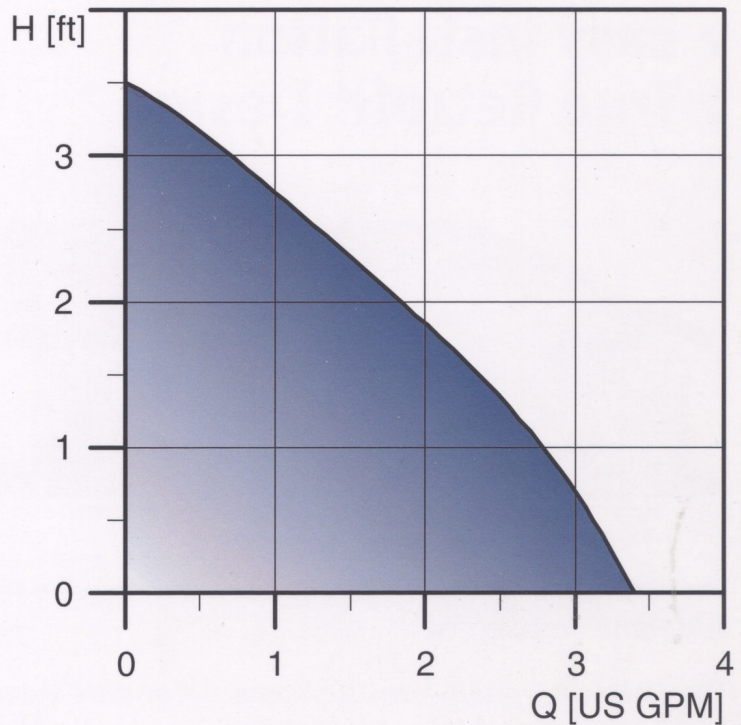

Pump Technical Data:

Flow Range: 0 TO 3.4 U.S. GPM

Head Range: 0 TO 3.5 U.S. Feet

Motor: Single Phase, 115V

Min. Fluid Temperature: 36°F (2°C)

Max. Fluid Temperature: 150°F (66°C)

Max. Working Pressure: 145 PSI

Electrical Data: 1X115V

P1 (W): 25

(A): 0.23

Valve Technical Data:

Patented technology

Integral check valve

Electrical Connection: The pump is fitted with 10 foot cord and 115V plug.

Timer: 24hr, 3 position, 15 minute intervals.

UP15-10SU7P/TLC

ANSI/NSF61 and IAPMO approved

LUPSL024 04/03
PRINTED IN USA

Grundfos Pumps Corporation
17100 W. 118th Terrace
Olathe, Kansas 66061
Telephone: 913-227-3400
Fax: 913-227-3500

Grundfos Canada, Inc.
2941 Brighton Rd.
Oakville, Ontario L6H 6C9
Telephone: 905-829-9533
Fax: 905-829-9512

Bombas Grundfos de Mexico, S.A. de C.V.
Boulevard TLC #15, Parque Industrial Stiva Aeropuerto
C.P. 66600 Apodaca, N.L. Mexico
Telephone: 52-81-8144-4000
Fax: 52-81-8144-4010

www.grundfos.com

GRUNDFOS