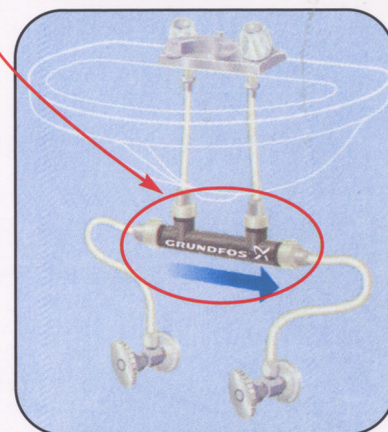

Patented Comfort Valve installed at the furthest fixture from the hot water tank

GRUNDFOS Comfort Series Instant Hot Water System

The Comfort System saves up to 16,000 gallons of water per year, per household (based on average modern household usage) and uses less energy than a 25-watt light bulb.

Visit us at www.grundfos.com
or call 913-227-3400