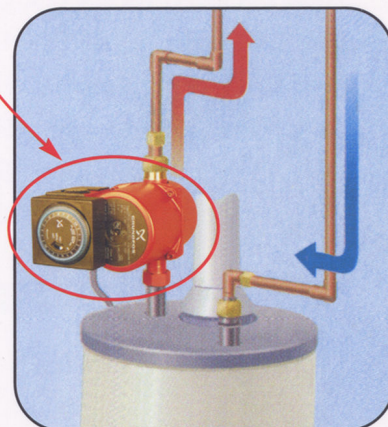

INSTANT HOT WATER!

- > No Return Line Required
- > Easy Installation
- > True Retrofit Design

The Grundfos Comfort System does not require an additional 'return line'.

The Comfort System uses a patented Comfort Valve and pump to provide instant availability of hot water at the point of use.

The Comfort Valve is installed at the furthest fixture from the Hot Water Tank. With a built in timer the pump allows hot water to circulate along the loop through the Valve using the cold water side as a return line. As the temperature rises to 100° the valve closes directing hot water to the tap, resulting in a constant availability of hot water.

Comfort Pump installed at the hot water tank

Patented Comfort Valve installed at the furthest fixture from the hot water tank

GRUNDFOS Comfort Series Instant Hot Water System

The Comfort System saves up to 16,000 gallons of water per year, per household (based on average modern household usage) and uses less energy than a 25-watt light bulb.