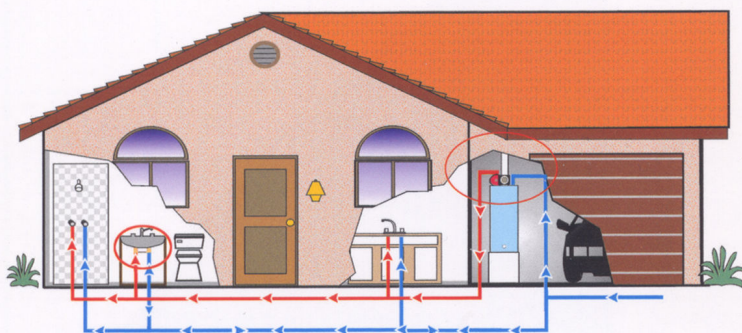

INSTANT HOT WATER!

- > No Return Line Required
- > Easy Installation
- > True Retrofit Design

The Grundfos Comfort System does not require an additional 'return line'.

The Comfort System uses a patented Comfort Valve and pump to provide instant availability of hot water at the point of use.

The Comfort Valve is installed at the furthest fixture from the Hot Water Tank. With a built in timer the pump allows hot water to circulate along the loop through the Valve using the cold water side as a return line. As the temperature rises to 100° the valve closes directing hot water to the tap, resulting in a constant availability of hot water.

Comfort Pump installed at the hot water tank

Patented Comfort Valve installed at the furthest fixture from the hot water tank

GRUNDFOS Comfort Series Instant Hot Water System

The Comfort System saves up to 16,000 gallons of water per year, per household (based on average modern household usage) and uses less energy than a 25-watt light bulb.